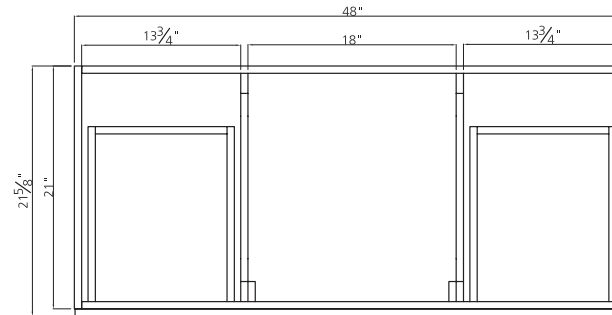

# BRIGHTON COLLECTION

48"

SKU # 605-9559  
48"W X 32"H X 21-3/4"D

## Product Specifications:

- 1 door with 4 drawers
- Available in gray finish
- Trendy shaker styling is ideal for any décor
- Soft-close door and drawers for smooth and quiet use
- Decorative arched toe-kick
- Hardware, vanity top and faucet not included

48" Brighton vanity base